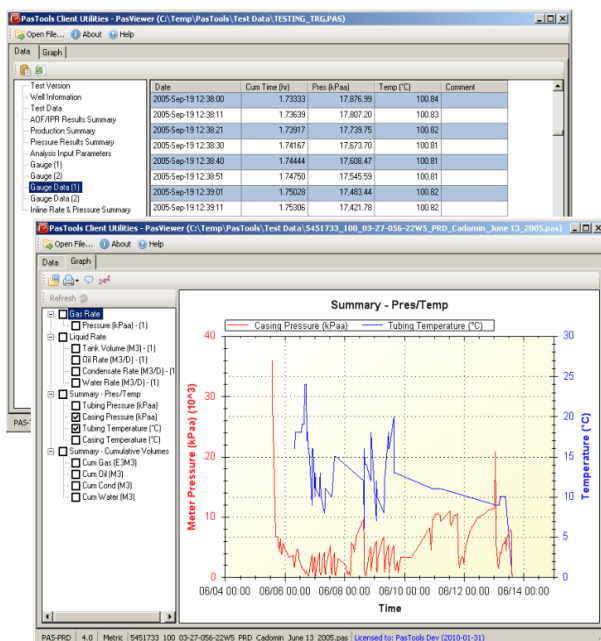

PasTools – Pressure & Deliverability Data Management

DATA STORAGE

Database storage and access specifically designed for pressure and deliverability well test data. PasTools saves you from trying to squeeze pressure data into systems that never intended to capture detailed and specialized test information.

INTEGRATION

Painlessly import your test files directly into the well lifecycle system. The original PAS file is attached directly to the target well and links to relevant well entities are created.

VISUALIZATION

Analyze test data in a familiar tabular format while interactive graphing encourages deep analysis of data. Tests can be seamlessly accessed regardless of where they're physically located.

PasTools Helps You:

- Visually explore your pressure and deliverability data
- Safeguard your original test data files
- Integrate pressure data with all key systems
- Share pressure and deliverability data with the entire organization
- Increase your understanding of what's happening downhole